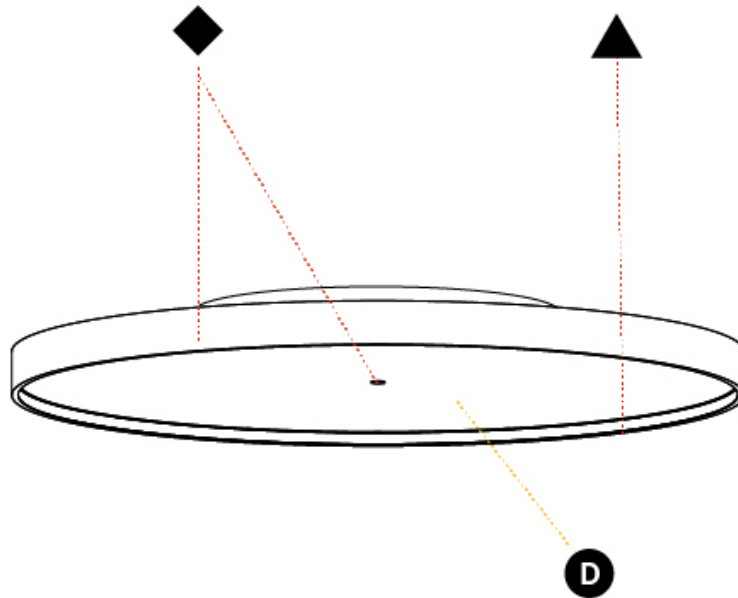

A3D103-

PROJECT	_____
TYPE	_____
SPECIFIER	_____
QUANTITY	_____
DATE	_____