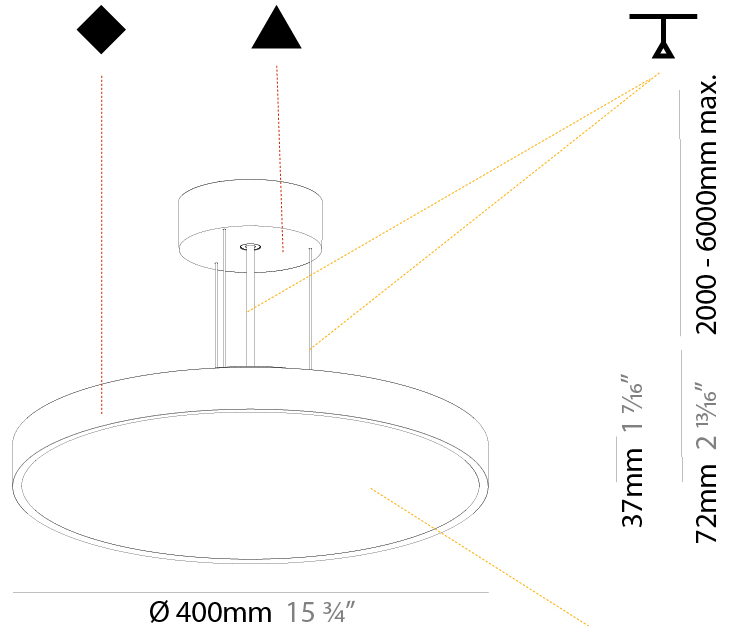

GENERAL

Series: Sign Diva
Subseries: Sign Diva
Brand: Prolicht
Division: Architectural
Mounting Type: Suspension
Mounting Location: Ceiling
Subcategory: Pendant

PHYSICAL

Shape: Round
Diameter (mm): 400
Diameter (in): 15 3/4
Height (mm): 72
Height (in): 2 13/16
Max. Overall Height (mm): 2072
Max. Overall Height (in): 81 3/16
Light Distribution: Direct
Weight (kg): 2.972
Weight (lbs): 6.55

Diffuser: PMMA - Opal / Micro-Prism / Sparkling Secret / Vintage Industrial with Shine Ring

Fixture Finish: SSR / BKV / CWI / CRY / HAB / UFT / ITA / RUA / FTG / MYG / LOD / PUS / FRO / FUP / KIA / POP / BLS / SPG / MEY / GOH / GUM / CHC / COM / ABZ / JAG / OBR / MOS / ROR

Fixture Material: Extruded Aluminum / Steel

Cable Details: 2000mm or 6000mm Transparent Cable

ELECTRICAL

Lamp Type: LED (Zhaga Standard)
Input Wattage (W): 19.8
Total Output Wattage (W): 16
Dimming: Tri-Mode (Non-Dimming and Phase Dimming (120Vac only) and 0-10V Dimming)
Driver Included: Yes
Driver Location: Integrated
Driver Type: Constant Current - Universal
Driver Class: Class 2
Input Voltage (V): 120 - 277
Constant Current (MA): 500

LED

Color Temperature (°K): 2700 / 3000 / 3500 / 4000
Max. Delivered Lumen (lm): 1160 / 1733 / 1741 / 1776
CRI: >90 CRI
Lamp Life (hrs): 50000

OPTICAL

RATINGS AND CERTIFICATIONS

Certified By: Certified for North American Standards
IP rating: IP20