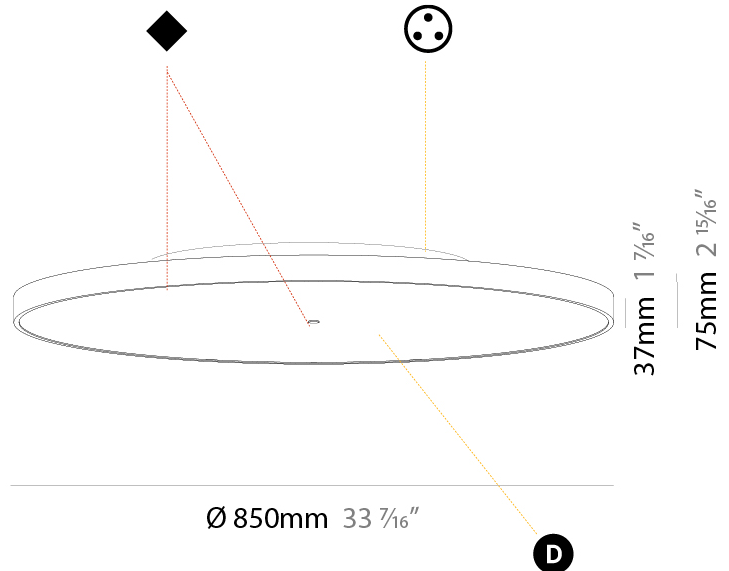

GENERAL

Series: Sign Diva
Subseries: Sign Diva Korona
Brand: Prolicht
Division: Architectural
Mounting Type: Surface
Mounting Location: Ceiling
Subcategory: Ambient

PHYSICAL

Shape: Round
Diameter (mm): 850
Diameter (in): 33 7/16
Height (mm): 89
Height (in): 3 1/2
Light Distribution: Direct / Indirect
Weight (kg): 13.283
Weight (lbs): 29.284
Diffuser: Direct - PMMA - Opal/Micro-Prism/Sparkling Secret/Vintage Industrial / Indirect - White/Yellow/Orange/Red/Blue/Green
Fixture Finish: SSR / BKV / CWI / CRY / HAB / UFT / ITA / RUA / FTG / MYG / LOD / PUS / FRO / FUP / KIA / POP / BLS / SPG / MEY / GOH / GUM / CHC / COM / ABZ / JAG / OBR / MOS / ROR
Fixture Material: Extruded Aluminum / Steel

ELECTRICAL

Lamp Type: LED (Zhaga Standard)
Input Wattage (W): 96.8
Total Output Wattage (W): 76.8
Dimming: Tri-Mode (Non-Dimming and Phase Dimming (120Vac only) and 0-10V Dimming)
Driver Included: Yes
Driver Location: Integrated
Driver Type: Constant Current - Universal
Driver Class: Class 2
Input Voltage (V): 120 - 277
Constant Current (MA): 600

LED

Color Temperature (°K): 3000 / 3500 / 4000
Max. Delivered Lumen (lm): 11160 / 11388 / 11620
CRI: >90 CRI
Lamp Life (hrs): 50000

OPTICAL

RATINGS AND CERTIFICATIONS

Certified By: Certified for North American Standards
IP rating: IP20

PROJECT
TYPE
SPECIFIER
QUANTITY
DATE