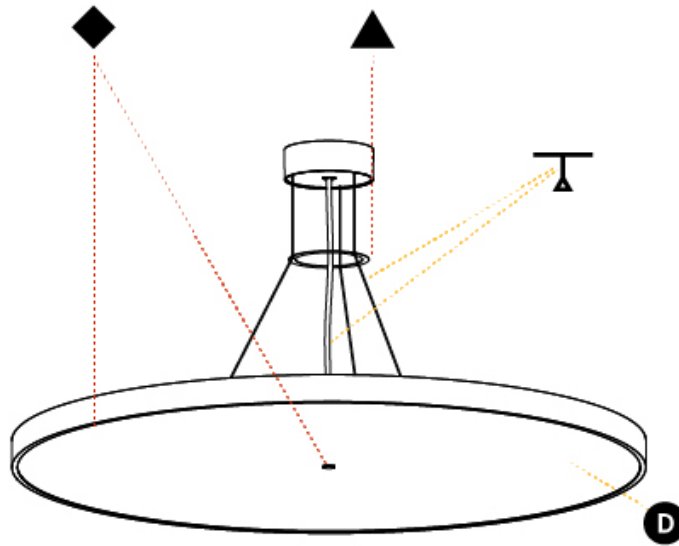

A300007-

PROJECT	_____
TYPE	_____
SPECIFIER	_____
QUANTITY	_____
DATE	_____