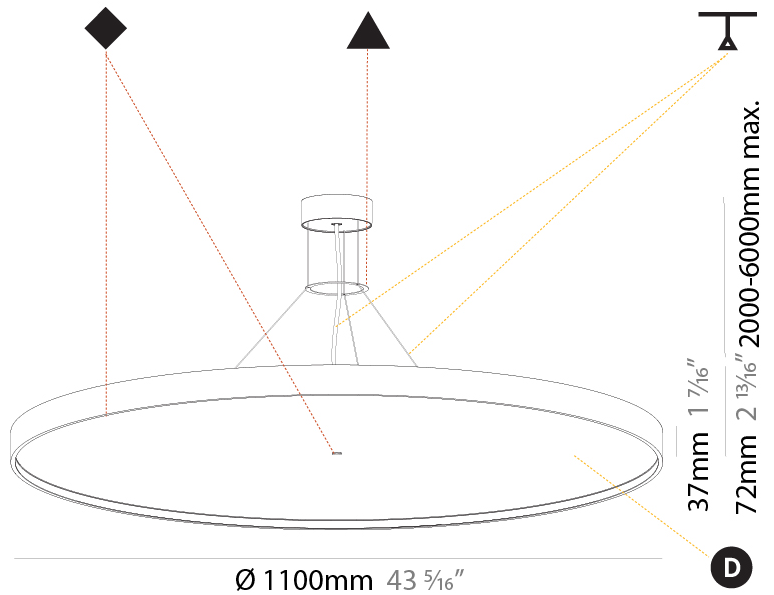

GENERAL

Series: Sign Diva
Subseries: Sign Diva
Brand: Prolicht
Division: Architectural
Mounting Type: Suspension
Mounting Location: Ceiling
Subcategory: Pendant

PHYSICAL

Shape: Round
Diameter (mm): 1100
Diameter (in): 43 ⁵/₁₆"
Height (mm): 72
Height (in): 2 ¹³/₁₆"
Light Distribution: Direct / Indirect
Weight (kg): 20.78
Weight (lbs): 45.81
Diffuser: PMMA - Opal / Micro-Prism / Sparkling Secret / Vintage Industrial
Fixture Finish: SSR / BKV / CWI / CRY / HAB / UFT / ITA / RUA / FTG / MYG / LOD / PUS / FRO / FUP / KIA / POP / BLS / SPG / MEY / GOH / GUM / CHC / COM / ABZ / JAG / OBR / MOS / ROR
Fixture Material: Extruded Aluminum / Steel
Cable Details: 2,000mm/78 3/4" or 6,000mm/236 1/4" Transparent Cable

ELECTRICAL

Lamp Type: LED (Zhaga Standard)
Input Wattage (W): 169.4 / 28.6
Total Output Wattage (W): 135 / 24
Dimming: Tri-Mode (Non-Dimming and Phase Dimming (120Vac only) and 0-10V Dimming)
Driver Included: Yes
Driver Location: Integrated
Driver Type: Constant Current - Universal
Driver Class: Class 2
Input Voltage (V): 120 - 277
Constant Current (MA): 600 / 350

LED

Color Temperature (°K): 2700 / 3000 / 3500 / 4000
Max. Delivered Lumen (lm): 20030 / 20610 / 21050 / 21480
CRI: >90 CRI
Lamp Life (hrs): 50000

OPTICAL

RATINGS AND CERTIFICATIONS

Certified By: Certified for North American Standards
IP rating: IP20

PROJECT
TYPE
SPECIFIER
QUANTITY
DATE