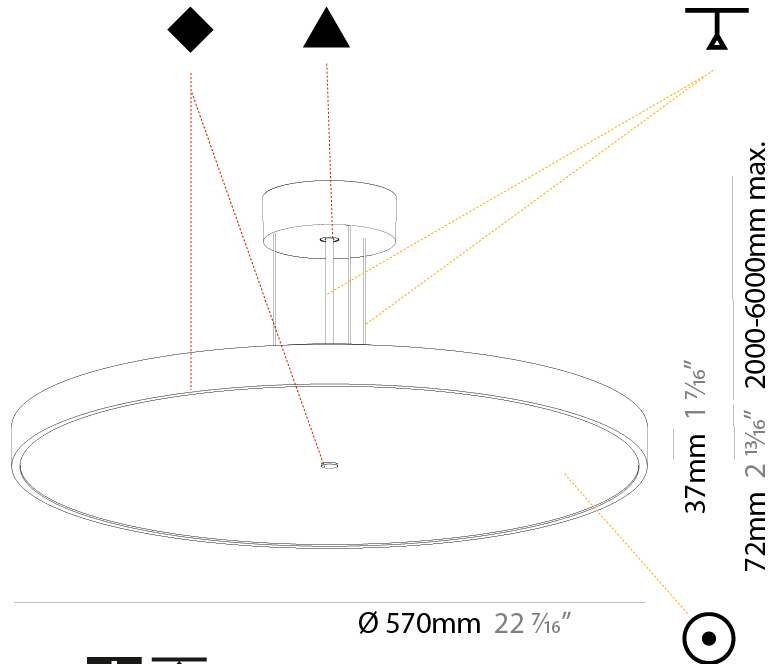

GENERAL

Series: Sign Diva
Subseries: Sign Diva
Brand: Prolicht
Division: Architectural
Mounting Type: Suspension
Mounting Location: Ceiling
Subcategory: Pendant

PHYSICAL

Shape: Round
Diameter (mm): 570
Diameter (in): 22 7/16
Height (mm): 72
Height (in): 2 13/16
Max. Overall Height (mm): 6072
Max. Overall Height (in): 239 1/16
Light Distribution: Direct
Weight (kg): 7.802
Weight (lbs): 17.2

Diffuser: PMMA - Opal / Micro-Prism / Sparkling Secret / Vintage Industrial with Shine Ring
Fixture Finish: SSR / BKV / CWI / CRY / HAB / UFT / ITA / RUA / FTG / MYG / LOD / PUS / FRO / FUP / KIA / POP / BLS / SPG / MEY / GOH / GUM / CHC / COM / ABZ / JAG / OBR / MOS / ROR
Fixture Material: Extruded Aluminum / Steel
Cable Details: 2000mm or 6000mm Transparent Cable

ELECTRICAL

Lamp Type: LED (Zhaga Standard)
Input Wattage (W): 58.3
Total Output Wattage (W): 53
Dimming: Tri-Mode (Non-Dimming and Phase Dimming (120Vac only) and 0-10V Dimming)
Driver Included: Yes
Driver Location: Integrated
Driver Type: Constant Current - Universal
Driver Class: Class 2
Input Voltage (V): 120 - 277
Constant Current (MA): 350

LED

Color Temperature (°K): 2700 / 3000 / 3500 / 4000
Max. Delivered Lumen (lm): 5060 / 6120 / 6233 / 6360
CRI: >90 CRI
Lamp Life (hrs): 50000

OPTICAL

RATINGS AND CERTIFICATIONS

Certified By: Certified for North American Standards
IP rating: IP20

PROJECT _____
TYPE _____
SPECIFIER _____
QUANTITY _____
DATE _____