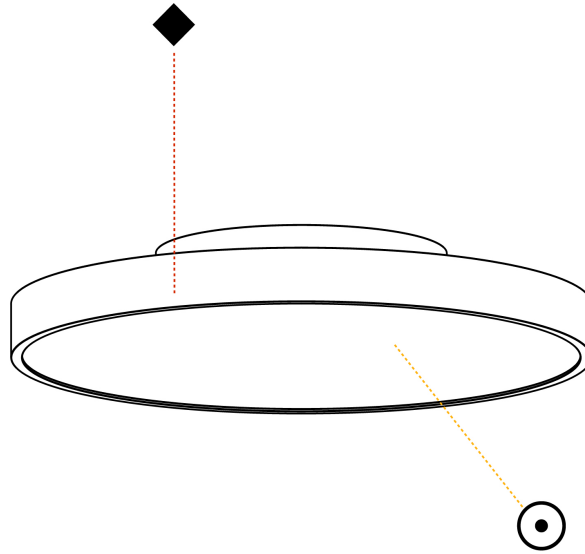

SIGN DIVA SURFACE

A3D091-

PROJECT

TYPE

SPECIFIER

QUANTITY

DATE