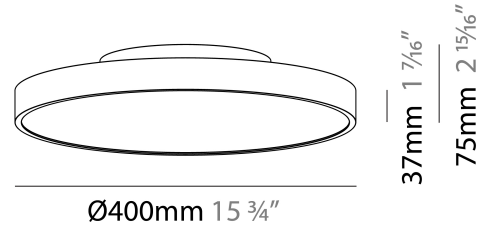

GENERAL

Series: Sign Diva
Subseries: Sign Diva
Brand: Prolicht
Division: Architectural
Mounting Type: Surface
Mounting Location: Ceiling
Subcategory: Ambient

PHYSICAL

Shape: Round
Diameter (mm): 400
Diameter (in): 15 ³/₄
Height (mm): 75
Height (in): 2 ¹⁵/₁₆
Light Distribution: Direct / Indirect
Weight (kg): 2.302
Weight (lbs): 5.075
Diffuser: Direct - PMMA - Opal/Micro-Prism/Sparkling Secret/Vintage Industrial with Shine Ring / Indirect - White/Yellow/Orange/Red/Blue/Green
Fixture Finish: SSR / BKV / CWI / CRY / HAB / UFT / ITA / RUA / FTG / MYG / LOD / PUS / FRO / FUP / KIA / POP / BLS / SPG / MEY / GOH / GUM / CHC / COM / ABZ / JAG / OBR / MOS / ROR
Fixture Material: Extruded Aluminum / Steel

ELECTRICAL

Lamp Type: LED (Zhaga Standard)
Input Wattage (W): 19.8
Total Output Wattage (W): 16
Dimming: Tri-Mode (Non-Dimming and Phase Dimming (120Vac only) and 0-10V Dimming)
Driver Included: Yes
Driver Location: Integrated
Driver Type: Constant Current - Universal
Driver Class: Class 2
Input Voltage (V): 120 - 277
Constant Current (MA): 500

LED

Color Temperature (*K): 3000 / 3500 / 4000
Max. Delivered Lumen (lm): 2280 / 2313 / 2360
CRI: >90 CRI
Lamp Life (hrs): 50000

OPTICAL

RATINGS AND CERTIFICATIONS

Certified By: Certified for North American Standards
IP rating: IP20