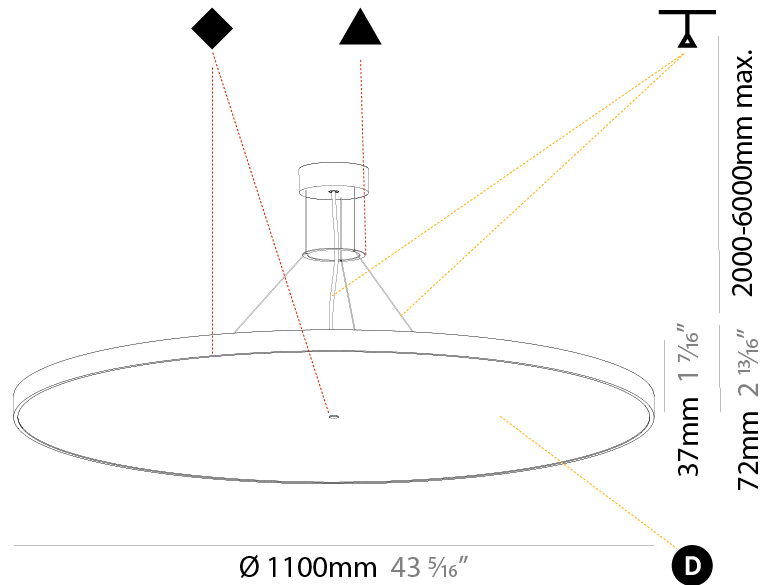

GENERAL

Series: Sign Diva
Subseries: Sign Diva
Brand: Prolicht
Division: Architectural
Mounting Type: Suspension
Mounting Location: Ceiling
Subcategory: Pendant

PHYSICAL

Shape: Round
Diameter (mm): 1100
Diameter (in): 43 ⁵/₁₆
Height (mm): 86
Height (in): 3 ³/₈
Light Distribution: Direct
Weight (kg): 19.475
Weight (lbs): 42.94
Diffuser: PMMA - Opal / Micro-Prism / Sparkling Secret / Vintage Industrial
Fixture Finish: SSR / BKV / CWI / CRY / HAB / UFT / ITA / RUA / FTG / MYG / LOD / PUS / FRO / FUP / KIA / POP / BLS / SPG / MEY / GOH / GUM / CHC / COM / ABZ / JAG / OBR / MOS / ROR
Fixture Material: Extruded Aluminum / Steel
Cable Details: 2,000mm/78 3/4" or 6,000mm/236 1/4" Transparent Cable

ELECTRICAL

Lamp Type: LED (Zhaga Standard)
Input Wattage (W): 169.4
Total Output Wattage (W): 134
Dimming: Tri-Mode (Non-Dimming and Phase Dimming (120Vac only) and 0-10V Dimming)
Driver Included: Yes
Driver Location: Integrated
Driver Type: Constant Current - Universal
Driver Class: Class 2
Input Voltage (V): 120 - 277
Constant Current (MA): 600

LED

Color Temperature (*K): 2700 / 3000 / 3500 / 4000
Max. Delivered Lumen (lm): 16140 / 19520 / 19933 / 20340
CRI: >90 CRI
Lamp Life (hrs): 50000

OPTICAL

RATINGS AND CERTIFICATIONS

Certified By: Certified for North American Standards
IP rating: IP20