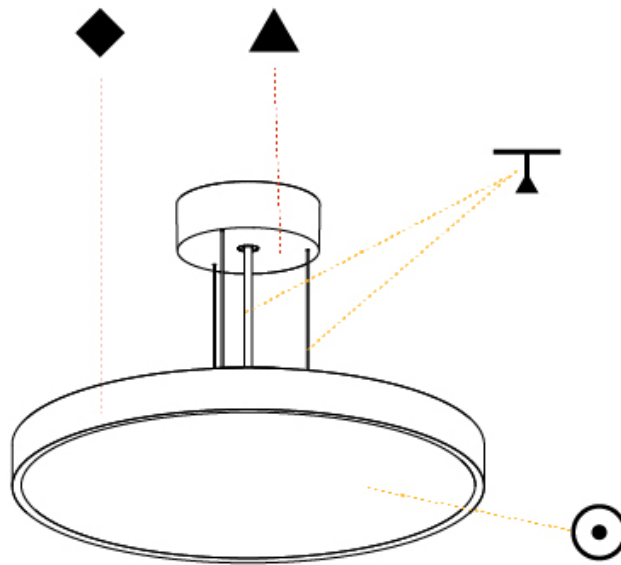

SIGN DIVA SUSPENSION

A300003-

PROJECT
TYPE
SPECIFIER
QUANTITY
DATE

A